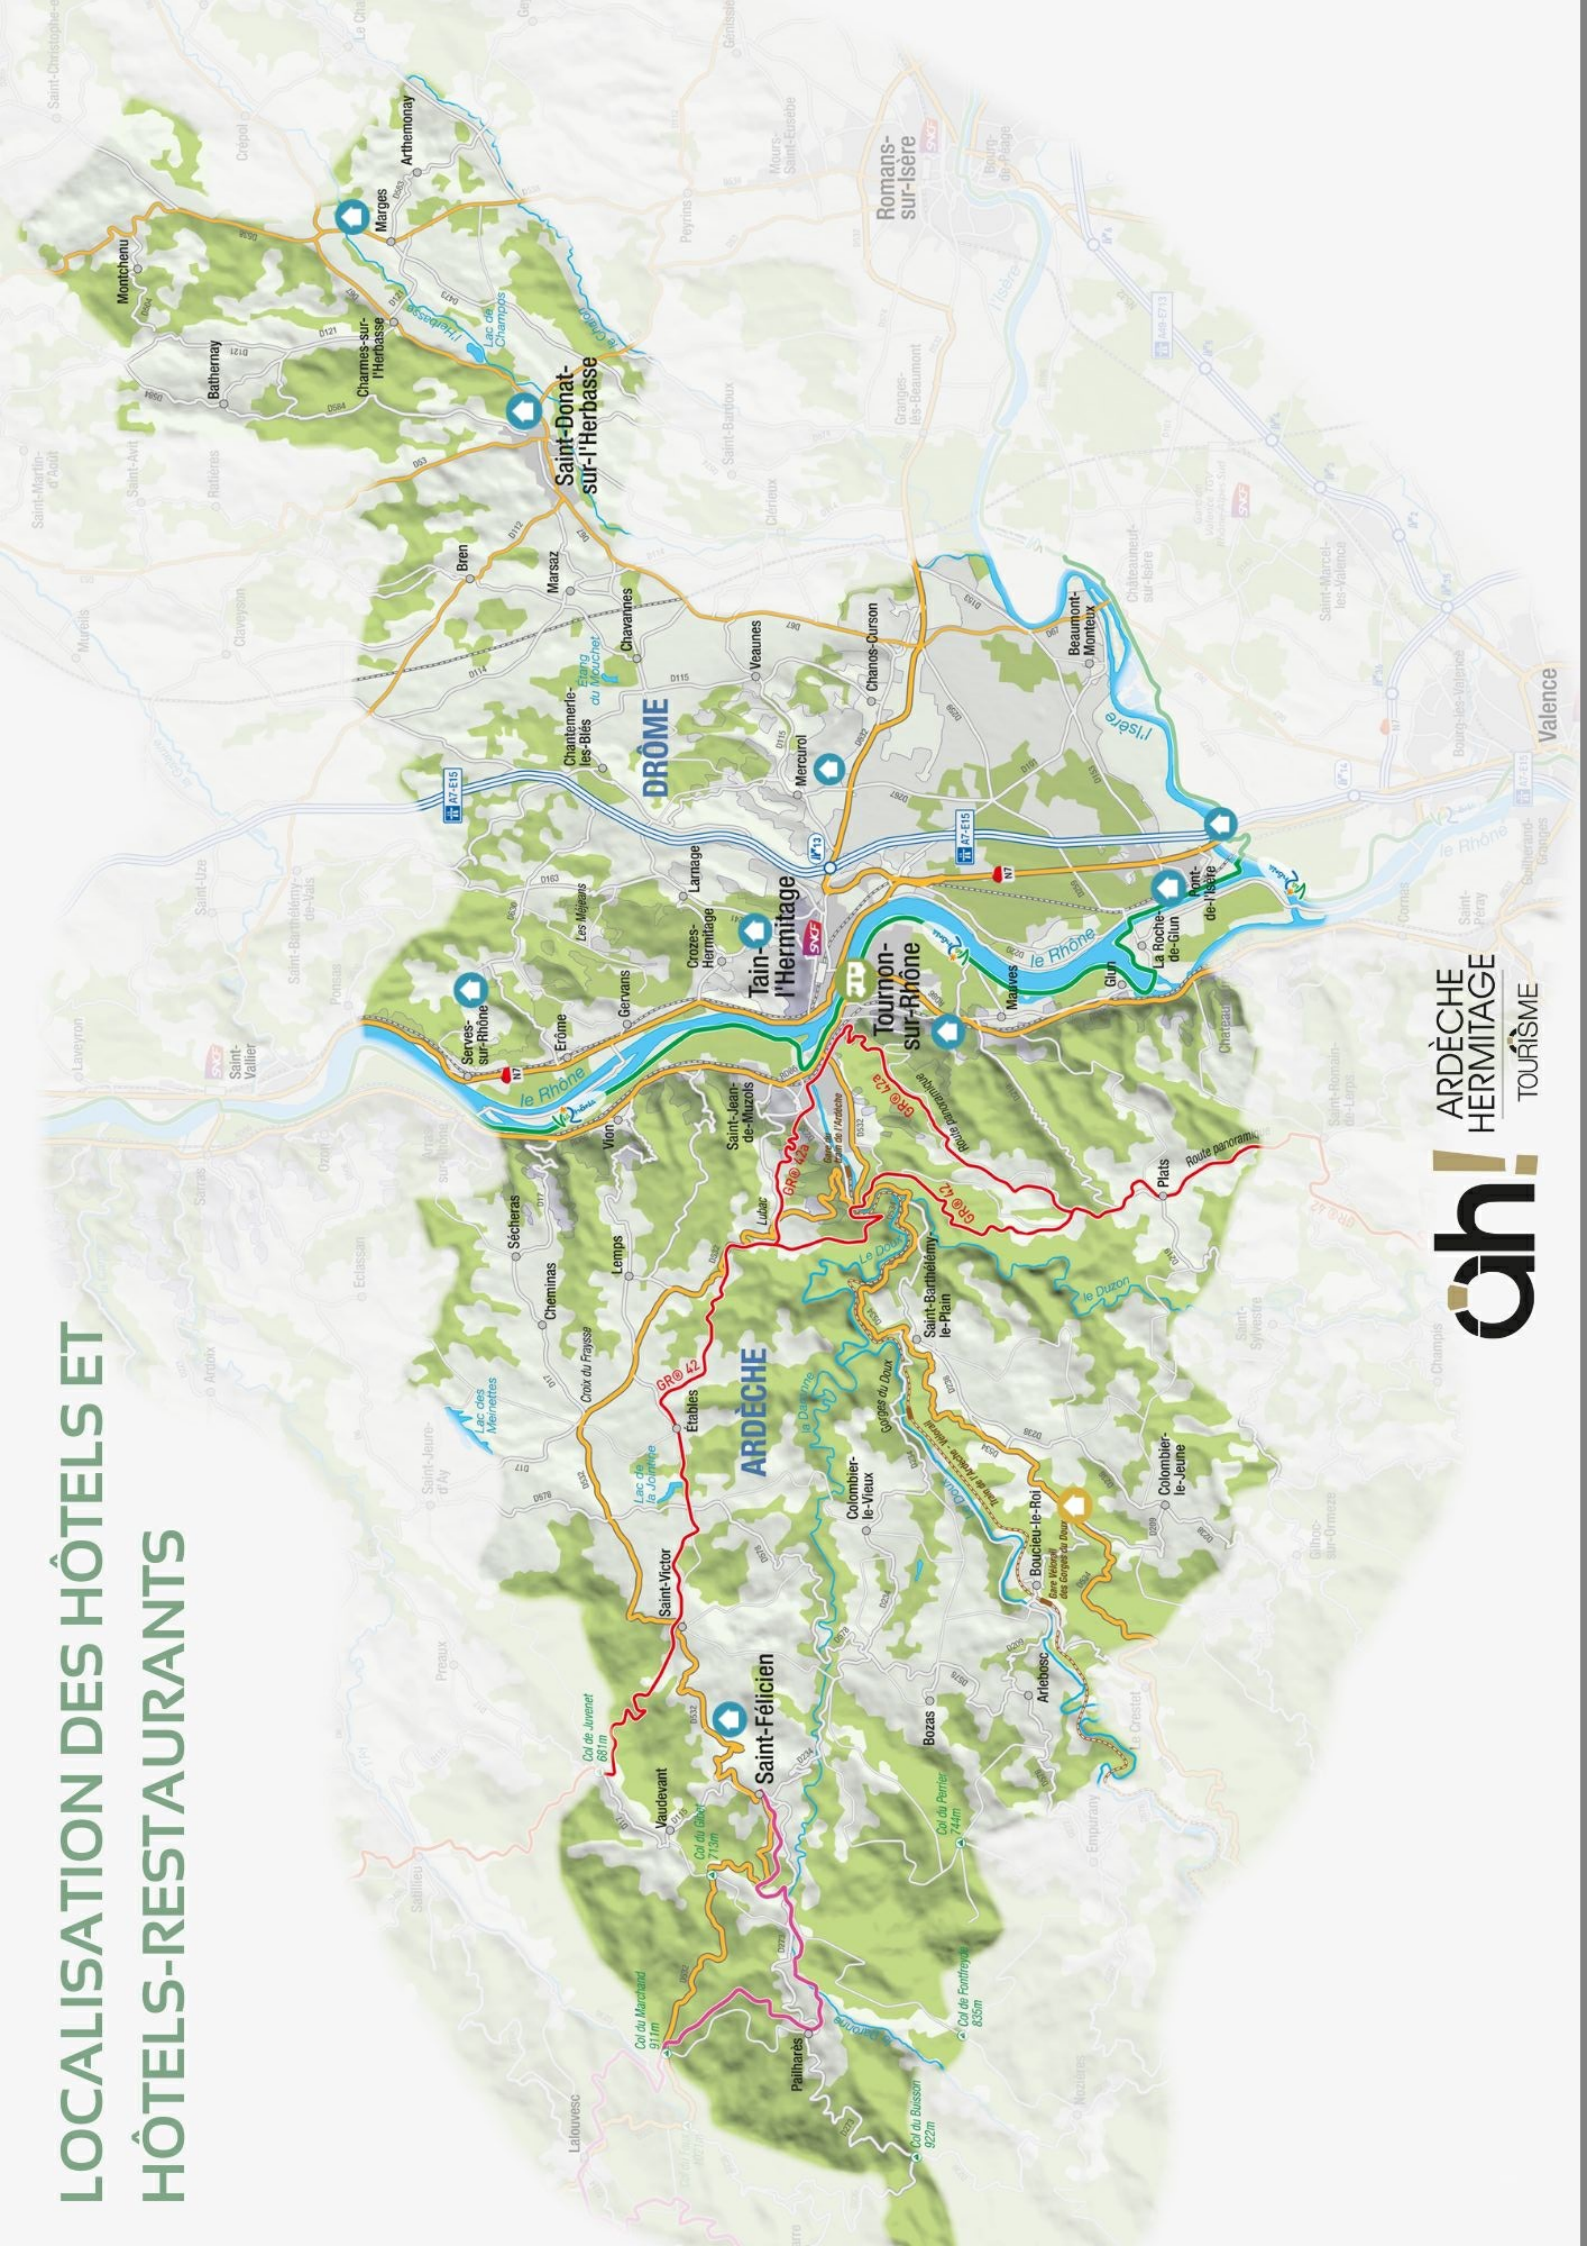

LOCALISATION DES HÔTELS ET HÔTELS-RESTAURANTS