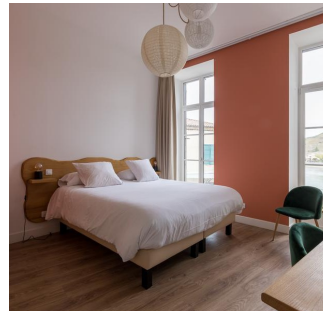

From 29/01 to 14/12

CAPACITÉ
16 chb, 4 suites

Hotel le Château ★★★

12 Quai Marc Seguin
07300 Tournon-sur-Rhône

Tél : 04 75 07 66 94
hotel.le.chateau.tournon@gmail.com
www.hotel-le-chateau.fr/

This old building of 1836 on the edge of the Rhone river with a unique view on the slopes of the Hermitage. Located 3 km from the exit N° 13 (A7). At the foot of St. Joseph and facing the ViaRhôna cycle path, the hotel is right next to the castle-museum of Tournon.