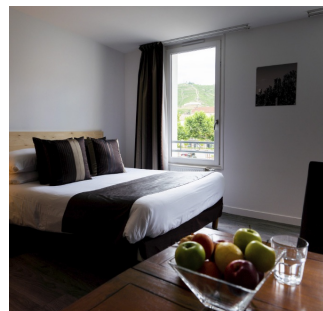

From 31/01 to 31/12/2025.

Fac & Spéra Hotel & Spa is the translation of an art of living open to all. An invitation to discover what the Rhône Valley is, the land of choice for legendary wines. it's the perfect place to relax and feel at home. Discover resorts with Luna sol appartohotels