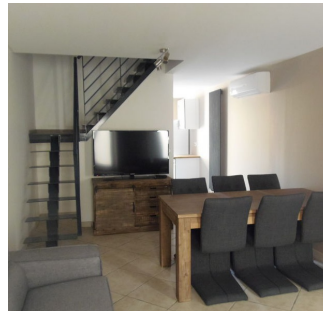

In the heart of Tain l' Hermitage, at 5 mn walking distance from the Maison CHAPOUTIER vineyards, the Valrhona Cité du Chocolat, or the banks of the Rhône river , our accommodation " PetiteRuche " is full-equipped for 1 to 6 people. An ideal place to stay for your holydays

From 06/05 to 31/12

SEMAINE
990 €

WEEK-END
480-550 €

CAPACITÉ
6 pers / 3 ch