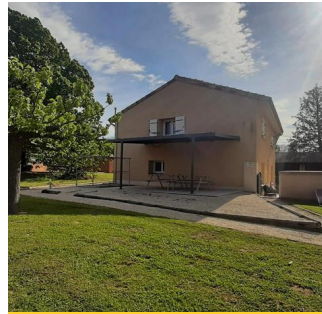

## Gîte Thivolle - Le Panoramic 🌿🌿🌿🌿

530 Chemin des Chataigniers  
26600 Mercuriol-Veunes

Tél : 04 75 83 09 23

Located on the top of the village and in the heart of the vineyards of the AOP Croze-Hermitage and apricot orchards, 4 accommodations in a farmhouse character completely renovated and not far from the the owner's house.