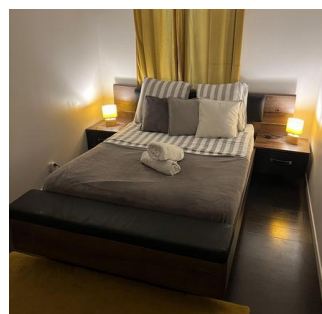

La Résidence ★★★

16 Rue du Péage
26600 La Roche-de-Glun

Tél : 06 09 26 73 56
residencedelalone@gmail.com

From 03/09/2024 to 01/09/2025.

CAPACITÉ

7 pers / 2 ch